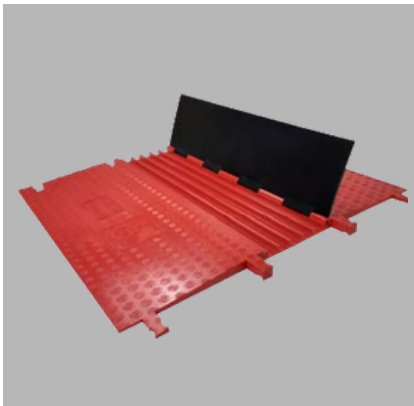

### Cable covers

Low profile single channel cable covers for use with pedestrian traffic and low volume vehicular traffic. Ideal for protecting a wide range of cables with overall diameters up to 12mm or 20mm.

### BLACK LINE cable ramps

1, 2, 3 and 5 channel cable ramps ideal for pedestrian traffic and low volume vehicular traffic. Highly visible with black lids, red base and red side ramps.

### RED LINE cable ramps

3, 4 and 5 channel heavy duty cable ramps ideal for high volume vehicular traffic. Highly visible with red extra thick lids, black base and black side ramps.

## CableGuard SYSTEM FEATURES

- **Durability.** An investment that ensures peace of mind for years without the need to replace components every season. Our complete cable protection system is manufactured using open casting molds and high-quality, UV-stabilized, halogen-free polyurethane material. This choice of material and production method provides optimal results in terms of durability, weight, and size of the cable ramps.
- **Unique Design.** The only system of its kind on the market! Featuring distinctive red and black colors, it attracts attention and ensures high visibility. The ramps come in high-visibility standard colors: red (RAL 3020) and black.
- **Modular Construction.** Designed for easy installation, transport, and storage.
- **Universal Protection.** A system designed to secure a wide range of cables in any quantity - from a low-profile single channel to a modular system capable of protecting an unlimited number of large channels. Suitable for both pedestrian and vehicular traffic under various load conditions.
- **Customization.** Cable ramps can be branded with your company's durable logo, offering effective advertising and theft protection.
- **Applications.** Ideal for entertainment events, sports events, conferences and exhibitions, film productions, industrial areas, and construction sites.