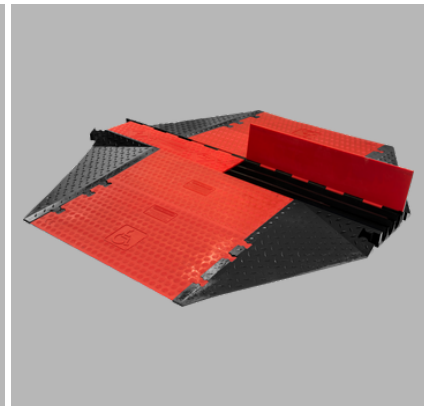

### Cable covers

Low profile single channel cable covers for use with pedestrian traffic and low volume vehicular traffic. Ideal for protecting a wide range of cables with overall diameters up to 12mm or 20mm.

### BLACK LINE cable ramps

1, 2, 3 and 5 channel cable ramps ideal for pedestrian traffic and low volume vehicular traffic. Highly visible with black lids, red base and red side ramps.

### RED LINE cable ramps

3, 4 and 5 channel heavy duty cable ramps ideal for high volume vehicular traffic. Highly visible with red extra thick lids, black base and black side ramps.

### BLACK LINE mobility ramps

DDA compliant mobility access ramps for use with pedestrian traffic and low volume vehicular traffic.