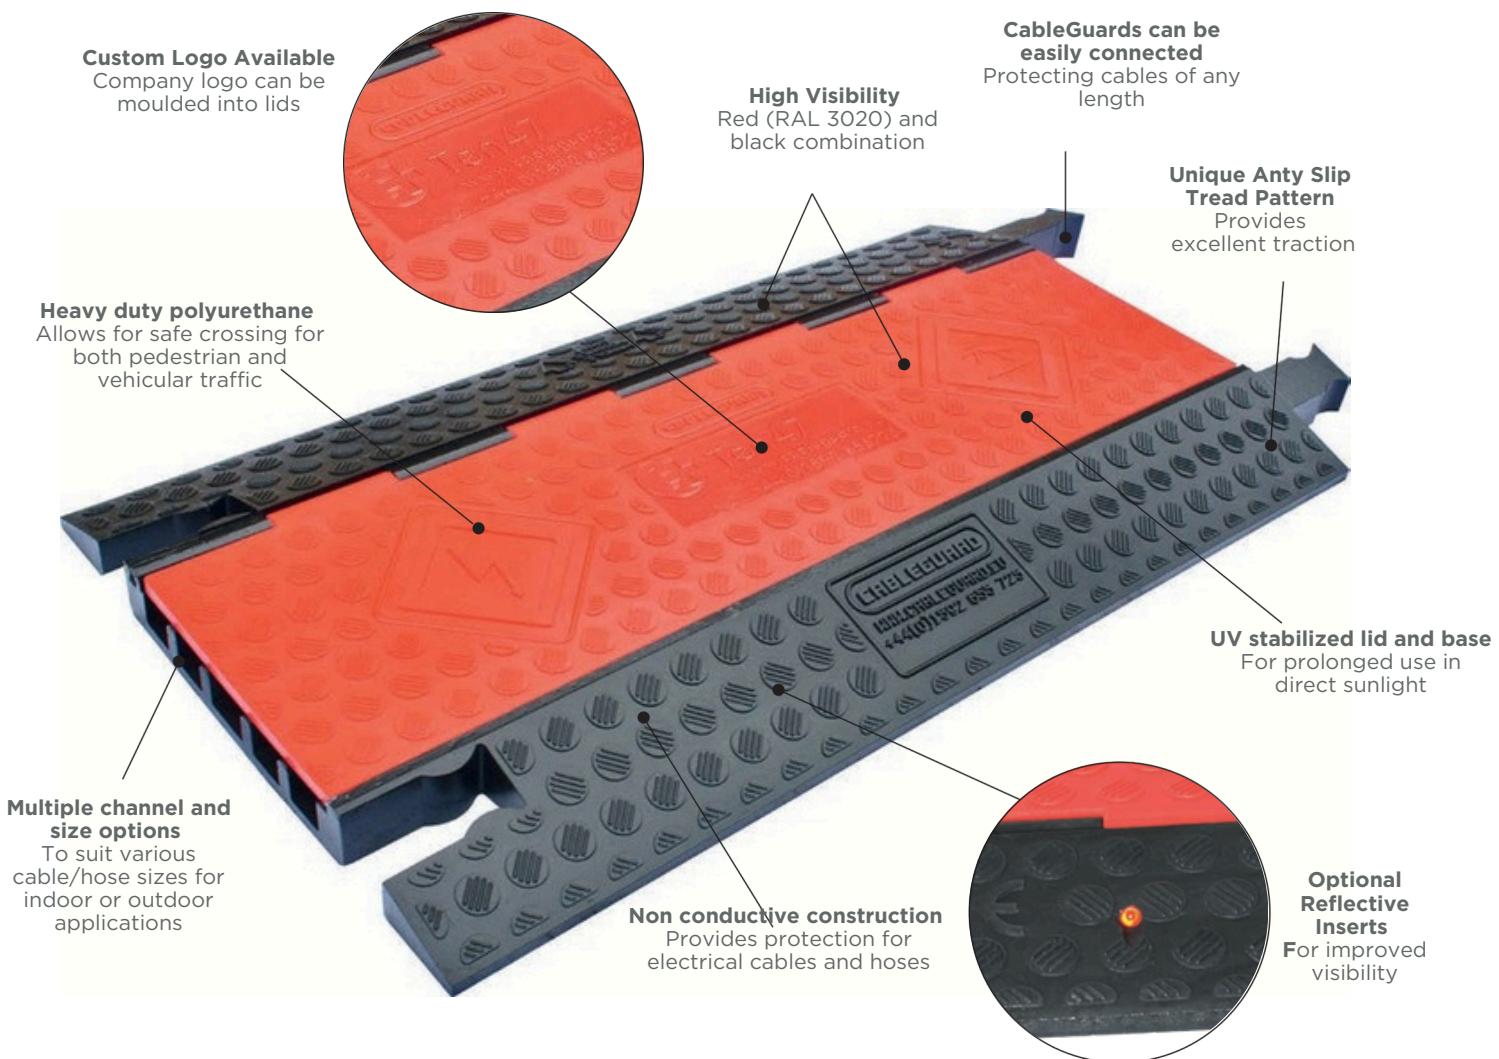

### RED LINE cable ramps

3, 4 and 5 channel heavy duty cable ramps ideal for high volume vehicular traffic. Highly visible with red extra thick lids, black base and black side ramps.

### RED FLOOR 3 mobility access ramps

3 channel heavy duty modular cable protection system with DDA compliant mobility access ramps, for use with high volume vehicular and all pedestrian traffic.

### RED FLOOR 5 mobility access ramps

5 channel heavy duty modular cable protection system with DDA compliant mobility access ramps, for use with high volume vehicular and all pedestrian traffic.

## CableGuard SYSTEM FEATURES

- **Durability.** An investment that ensures peace of mind for years without the need to replace components every season. Our complete cable protection system is manufactured using open casting molds and high-quality, UV-stabilized, halogen-free polyurethane material. This choice of material and production method provides optimal results in terms of durability, weight, and size of the cable ramps.
- **Unique Design.** The only system of its kind on the market! Featuring distinctive red and black colors, it attracts attention and ensures high visibility. The ramps come in high-visibility standard colors: red (RAL 3020) and black.
- **Modular Construction.** Designed for easy installation, transport, and storage.
- **Universal Protection.** A system designed to secure a wide range of cables in any quantity - from a low-profile single channel to a modular system capable of protecting an unlimited number of large channels. Suitable for both pedestrian and vehicular traffic under various load conditions.
- **Customization.** Cable ramps can be branded with your company's durable logo, offering effective advertising and theft protection.
- **Applications.** Ideal for entertainment events, sports events, conferences and exhibitions, film productions, industrial areas, and construction sites.