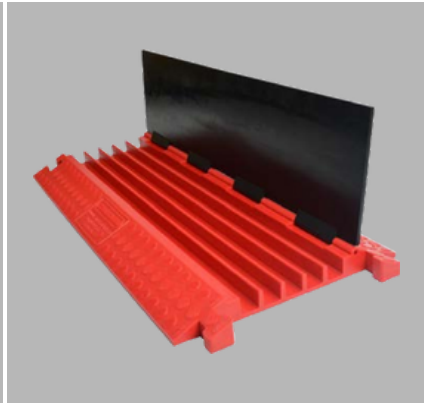

### Cable covers

Low profile single channel cable covers for use with pedestrian traffic and low volume vehicular traffic. Ideal for protecting a wide range of cables with overall diameters up to 12mm or 20mm.

### BLACK LINE cable ramps

1, 2, 3 and 5 channel cable ramps ideal for pedestrian traffic and low volume vehicular traffic. Highly visible with black lids, red base and red side ramps.

### RED LINE cable ramps

3, 4 and 5 channel heavy duty cable ramps ideal for high volume vehicular traffic. Highly visible with red extra thick lids, black base and black side ramps.

## CableGuard SYSTEM FEATURES

- **Durability.** An investment that ensures peace of mind for years without the need to replace components every season. Our complete cable protection system is manufactured using open casting molds and high-quality, UV-stabilized, halogen-free polyurethane material. This choice of material and production method provides optimal results in terms of durability, weight, and size of the cable ramps.
- **Unique Design.** The only system of its kind on the market! Featuring distinctive red and black colors, it attracts attention and ensures high visibility. The ramps come in high-visibility standard colors: red (RAL 3020) and black.
- **Modular Construction.** Designed for easy installation, transport, and storage.
- **Universal Protection.** A system designed to secure a wide range of cables in any quantity - from a low-profile single channel to a modular system capable of protecting an unlimited number of large channels. Suitable for both pedestrian and vehicular traffic under various load conditions.
- **Customization.** Cable ramps can be branded with your company's durable logo, offering effective advertising and theft protection.
- **Applications.** Ideal for entertainment events, sports events, conferences and exhibitions, film productions, industrial areas, and construction sites.