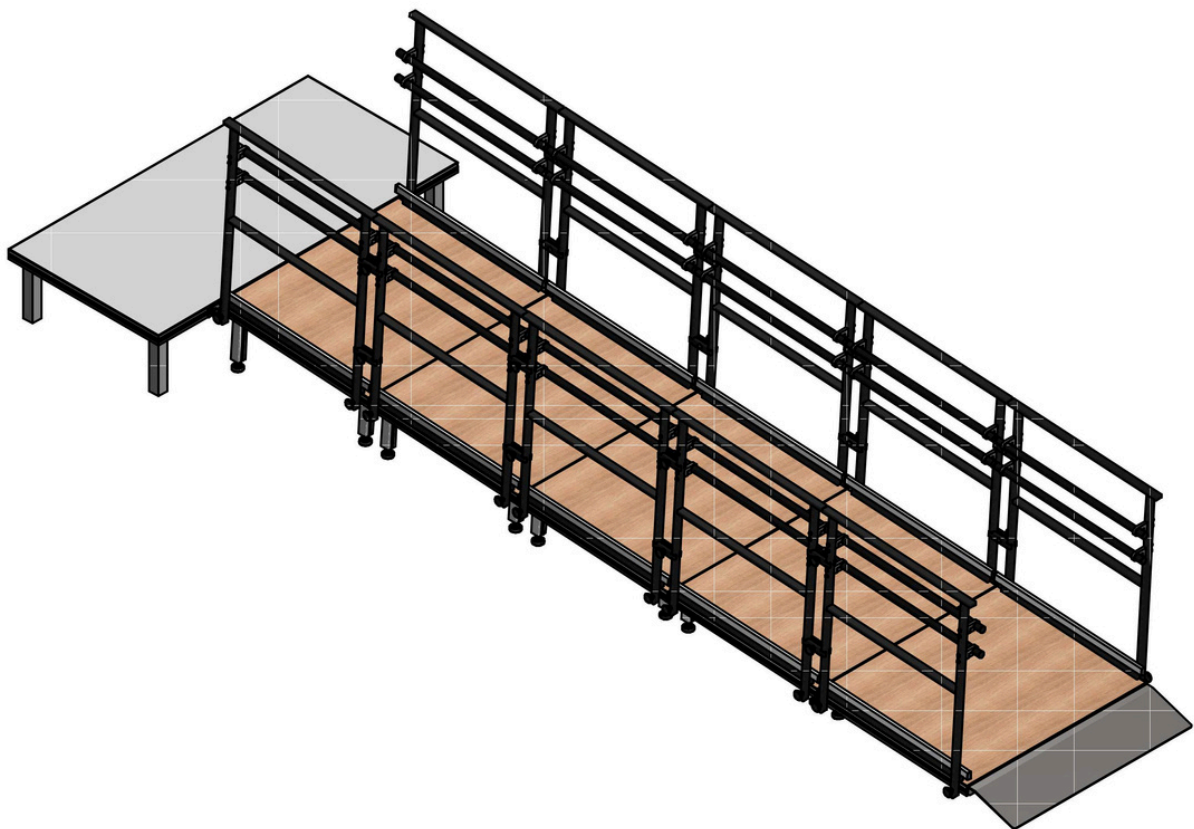

CONSTRUCTION